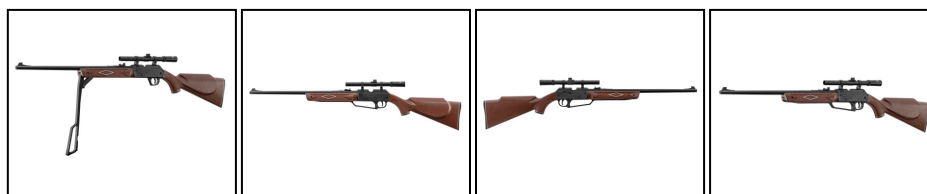

EUROP-ARM

Depuis 1973

DAISY Powerline 880 4.5 mm Air Rifle

<https://europarm.fr/en/produit-11568-DAISY-Powerline-880-4.5-mm-Air-Rifle>

Cal. 4,5 Cal. 4,5

Daisy

SKU	Designation	French Law	Caliber	Shots	Energy (J)	Speed (m/s)	Barrel (cm)	Length (cm)	MSRP
CA7127	DAISY Powerline 880 4.5 mm Air Rifle	D	.177 (4.5 mm)	50	13	244	49	95.5	149.00 € incl. tax

A versatile, multi-pump rifle that is accurate and affordable for recreational shooting.

The **DAISY Powerline 880** is a multi-pump air rifle designed for recreational shooting, offering precision and versatility thanks to its rifled barrel and 4x15 scope.

- **Caliber:** .177 (4.5 mm) BBs and pellets
- **Action:** Multi-pump pneumatic pump
- **Barrel:** 49 cm rifled steel
- **Optics:** 4x15 scope included
- **Maximum range:** 291 yards (?266 m)
- **Stock:** Synthetic with a checkered wood effect
- **Safety:** Trigger lock
- **Total length:** 955 mm
- **Weight:** 2.25 kg

4x15 scope included for fine-tuning the aiming

Supplied with a **4x15 scope** , this rifle allows for rapid target acquisition. Ideal for beginners and casual users alike, it significantly improves aiming comfort without requiring additional accessories.