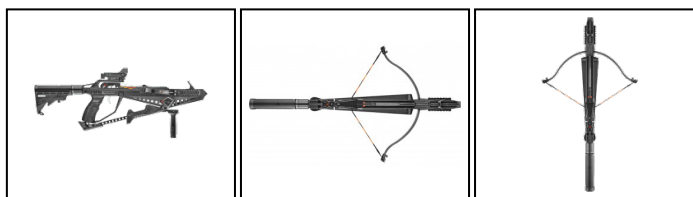

**EUROP-ARM**  
Depuis 1973

**Crossbow EK-Archery COBRA System R9 Deluxe - 90 Lbs**

<https://www.europarm.fr/en/produit-12590-Crossbow-EK-Archery-COBRA-System-R9-Deluxe-90-Lbs>

SKU	Designation	French Law	Power (lbs)	Speed (m/s)	Length (cm)	Weight (g)	Colors	MSRP
AJ9105	Crossbow EK-Archery COBRA System R9 Deluxe - 90 Lbs	D	90	73	71	2250	Black	374.00 € incl. tax

### **Crossbow with cocking lever!**

Easy and quick arming thanks to the lever under the pistol grip. AR15 type stock adjustable in length. Aluminum and composite body. Picatinny rail for optical mounting.

Delivered with a panoramic red dot, rope wax, a shoulder strap, a pair of glasses, a telescopic butt, a folding handle and 6 7.5 " alu lines. Sold without lamp.

- Speed: 240 fps
- Arming power: 90 lbs
- Race: 7.5 "