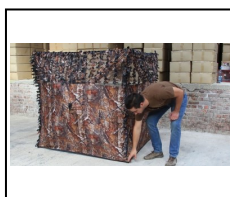

## 3-sided camo undergrowth shelter with quick opening

<https://europarm.fr/en/produit-13502-3-sided-camo-undergrowth-shelter-with-quick-opening>

SKU	Designation	French Law	Width (cm)	Height (cm)	Weight (g)	Colors	MSRP
A53660	3-sided camo undergrowth shelter with quick opening	Vente libre	150	150	3700	Camo	175.00 € incl. tax

**The essential accessory for post hunting and pigeon hunting. Quick to install or fold, it is easily transportable with the included shoulder bag.**

- Simple and quick: opening and zipping in seconds by pushing (to unfold) and pulling (to fold) on the central X-shaped piece for each of the 3 sides.
- Lightweight and rigid: steel structure.
- Camouflage: realistic wood camouflage with leaf cutouts for a 3D relief effect.
- Stability: 3 anchoring stakes.

Two hunters can stand behind the hut without getting bothered. Practical and lightweight, thanks to its fiber frame, it folds entirely on itself on the principle of extension. Simple and quick to deploy, you will now be ready for the long hours at the station. Its wood color allows you to melt in the vegetation, the fabric is cut thus bringing a relief to the lookout for an effective camouflage.

Easy to assemble, simply unfold the four metal branches to stretch the different faces of the hutteau, so finish the long minutes to stretch and try to fix your camouflage net. Space-saving, the hutteau is just as quick to take apart and easy to carry thanks to the carrying bag provided with a shoulder strap.