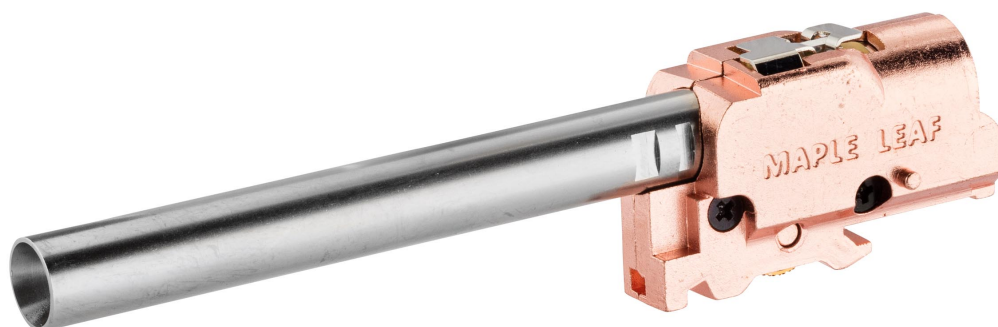

EUROP-ARM

Depuis 1973

Steel hop-up block for GBB Type G WE/KJ/TM + precision barrel

6.02mm

<https://www.europarm.fr/en/produit-15358-Steel-hop-up-block-for-GBB-Type-G-WE-KJ-TM-precision-barrel-6.02mm>

SKU	Designation	French Law	Barrel (cm)	MSRP
PU18155	84mm	Vente libre	8.4	82.00 € incl. tax
PU18156	97mm	Vente libre	9.7	82.00 € incl. tax
PU18157	113mm	Vente libre	11.3	68.00 € incl. tax

high performance hop-up chamber & high precision barrel

- High precision steel fabrication
- Compatible with Type G WE/TM/KJ
- Drop-in block, which replaces the original hop-up chamber without modifications
- Maintains a perfect seal between the hop-up seal and the nozzle
- Very fine and stable hop-up effect settings
- Comes with 6.02mm inner barrel (3 barrel sizes available)
- Supplied with 60° hop-up joint