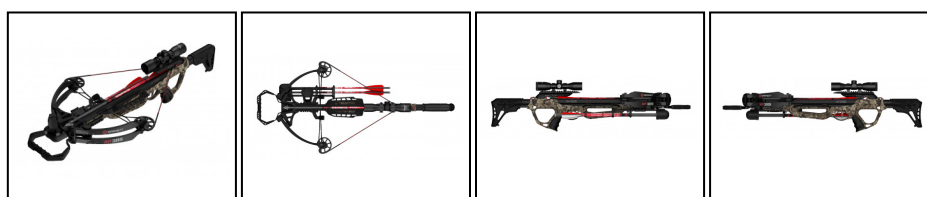

EUROP-ARM

Depuis 1973

BARNETT Explorer Crossbow XP385 385 FPS

<https://europarm.fr/en/produit-17992-BARNETT-Explorer-Crossbow-XP385-385-FPS>

| SKU | Designation | French Law | Power (lbs) | Length (cm) | Width (cm) | Weight (g) | Colors | MSRP |
|-------|---|------------|-------------|-------------|------------|------------|--------|--------------------|
| AJ784 | BARNETT Explorer Crossbow XP385 385 FPS | D | 189 | 84.5 | 41 | 3250 | Camo | 699.00 € incl. tax |

Maximum power and precision for big game hunting.

The **BARNETT Explorer XP385** is a powerful and compact crossbow, designed for **hunting** and **shooting**, offering high speed and optimal accuracy.

- **Speed:** 385 FPS
- **Power:** 185 lbs
- **Kinetic energy:** 122 ft-lbs
- **Weight:** 2.7 kg (6 lbs)
- **Power stroke:** 13.8"
- **Length:** 35.5" to 38"
- **Center-to-center width:** 13" (army)
- **Relaxation:** TriggerTech

Adjustable ergonomics and ease of use

The 5-position adjustable stock allows for perfect length adjustment. The **pass-through foregrip** improves stability, while the compact design facilitates transport.