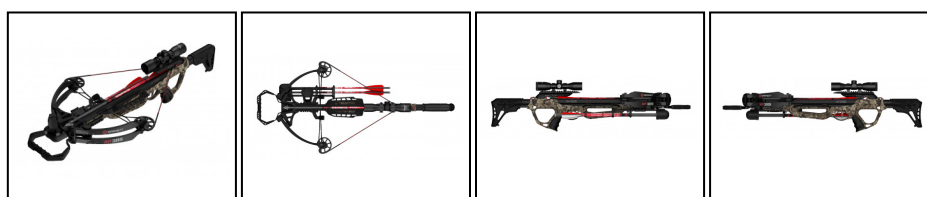

EUROP-ARM

Depuis 1973

BARNETT Explorer Crossbow XP385 385 FPS

<https://europarm.fr/en/produit-17992-BARNETT-Explorer-Crossbow-XP385-385-FPS>

SKU	Designation	French Law	Power (lbs)	Length (cm)	Width (cm)	Weight (g)	Colors	MSRP
AJ784	BARNETT Explorer Crossbow XP385 385 FPS	D	189	84.5	41	3250	Camo	699.00 € incl. tax

Maximum power and precision for big game hunting.

The **BARNETT Explorer XP385** is a powerful and compact crossbow, designed for **hunting** and **shooting**, offering high speed and optimal accuracy.

- **Speed:** 385 FPS
- **Power:** 185 lbs
- **Kinetic energy:** 122 ft-lbs
- **Weight:** 2.7 kg (6 lbs)
- **Power stroke:** 13.8"
- **Length:** 35.5" to 38"
- **Center-to-center width:** 13" (army)
- **Relaxation:** TriggerTech

Power and efficiency for hunting

With a speed of **385 FPS**, the **Explorer XP385** delivers significant energy, suitable for demanding shots. In the field, this power translates into a flat trajectory and excellent impact.

Ultra-precise TriggerTech trigger

The **TriggerTech** system with reduced friction technology offers a crisp trigger pull, free from unwanted travel. The difference is immediate: a cleaner, more controlled, and therefore more accurate shot.

Enhanced safety and reliable design

Equipped with an **Anti-Dry Fire** system and line sensors, it ensures safe operation every time. The ambidextrous design allows for intuitive handling for all users.