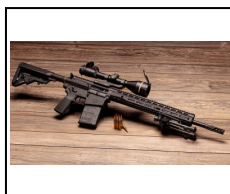

## AR10 WATCHTOWER Type 10 SPEC OPS 18" 308 Win - BLACK

<https://www.europarm.fr/en/produit-19287-AR10-WATCHTOWER-Type-10-SPEC-OPS-18-308-Win-BLACK>

**NEW**

SKU	Designation	RGA	French Law	Caliber	Shots	Barrel (cm)	Length (cm)	Weight (g)	Twist	MSRP
WT200	!B! AR10 WATCHTOWER TYPE 10 SPEC OPS 18" 308 WIN 1CHG 10CPS NOIR	CF777	B	.308 Win	11	45.7	95	3720	1:10	3070.00 € incl. tax

### With its HYPERFIRE "Single stage" trigger

- 18" "Heavy black nitride" barrel rifled at 1:10 pitch
- Lower and Upper CNC machined from 7075 T6 aluminum
- 5/8x24 threaded barrel with Dragon Slay-AR CMB muzzle brake with PVD treatment
- 15" M-LOK handguard
- HYPERFIRE EDT2 Heavy gunner "single stage" trigger
- DURABOLT Cylinder Head Group with PVD treatment
- Ambidextrous fire selector
- Ambidextrous cocking lever
- B5 SYSTEM stock and grip
- Delivered in a hard case with a 10-round magazine