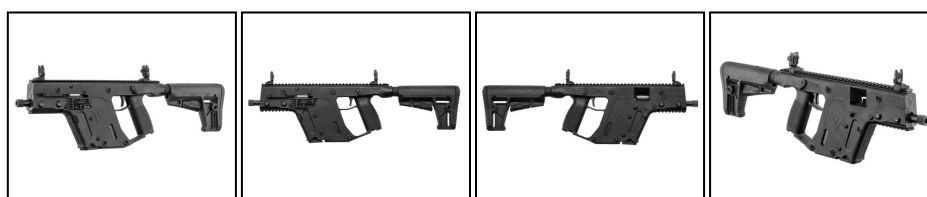

EUROP-ARM

Depuis 1973

KRISS Vector SBR GEN2 5.5" cal 45 ACP Black

<https://europarm.fr/en/produit-20260-KRISS-Vector-SBR-GEN2-5.5-cal-45-ACP-Black>

| SKU | Designation | RGA | French Law | Caliber | Shots | Thread | Barrel (cm) | Length (cm) | Weight (g) | MSRP |
|-------|-----------------|-------|------------|----------------|-------|-----------|-------------|-------------|------------|---------------------|
| KS110 | .45 ACP - Black | CI486 | B | .45 Auto (ACP) | 11 | .578 x 28 | 14 | 61 | 3100 | 2650.00 € incl. tax |

- Caliber .45 ACP
- 5.5" barrel in 4140 Chrome Moly steel with black nitride finish
- Thread .578x28RH
- No scratch 1:10
- MILSPEC 6-position telescopic stock
- Compatible with GLOCK charger
- 2-stage trigger with Quick Rest trigger
- Comes with 10-round magazine, Flip-Up sights, maintenance kit.

An iconic platform in the weapons industry using innovative and high-performance recoil management technology.

Equipped with a breech with a delay in opening, its recoil movement is downward, in order to counter the effect of raising the barrel. The KRIS Vector thus provides maximum stability, reduced recoil, even at high rates of fire.

Its sleek and atypical design makes it a legendary and essential weapon, offering an alternative to the usual platforms encountered on firing ranges.

Significant compactness, for great responsiveness when shooting.