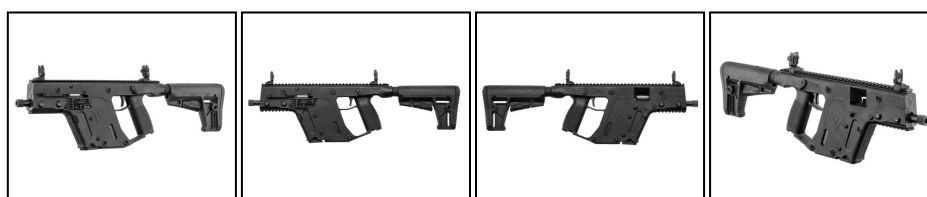

EUROP-ARM

Depuis 1973

KRISS Vector SBR GEN2 5.5" cal 45 ACP Black

<https://europarm.fr/en/produit-20260-KRISS-Vector-SBR-GEN2-5.5-cal-45-ACP-Black>

SKU	Designation	RGA	French Law	Caliber	Shots	Thread	Barrel (cm)	Length (cm)	Weight (g)	MSRP
KS110	.45 ACP - Black	CI486	B	.45 Auto (ACP)	11	.578 x 28	14	61	3100	2650.00 € incl. tax

- Caliber .45 ACP
- 5.5" barrel in 4140 Chrome Moly steel with black nitride finish
- Thread .578x28RH
- No scratch 1:10
- MILSPEC 6-position telescopic stock
- Compatible with GLOCK charger
- 2-stage trigger with Quick Rest trigger
- Comes with 10-round magazine, Flip-Up sights, maintenance kit.

An iconic platform in the weapons industry using innovative and high-performance recoil management technology.

Equipped with a breech with a delay in opening, its recoil movement is downward, in order to counter the effect of raising the barrel. The KRIS Vector thus provides maximum stability, reduced recoil, even at high rates of fire.

Its sleek and atypical design makes it a legendary and essential weapon, offering an alternative to the usual platforms encountered on firing ranges.

Significant compactness, for great responsiveness when shooting.

Les prix de vente conseillés sont mentionnés à titre indicatif. Les armuriers sont libres de vendre au prix qu'ils souhaitent. Textes et photos non contractuels, sujet à modification.