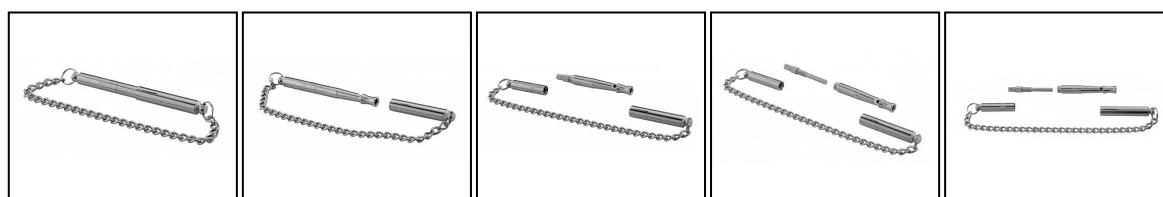

EUROP-ARM

Depuis 1973

ELLESS Ultrasonic Dog Whistle with Cap

<https://europarm.fr/en/produit-2049-ELLESS-Ultrasonic-Dog-Whistle-with-Cap>

SKU	Designation	French Law	Colors	MSRP
COR166	Ultrasonic Dog Whistle	Vente libre	Silver	21.00 € incl. tax

A discreet and precise whistle to improve your dog's recall and training.

The **ELLESS Ultrasonic Dog Whistle with Cap** is designed to facilitate training and recall thanks to a high-frequency signal suitable for canine education. Compact and practical, it is equipped with a protective cap for safe transport and improved hygiene.

- **Type:** Ultrasonic dog whistle
- **Use:** Dog training and recall
- **Technology:** High-frequency signal
- **Protection:** Integrated protective cap
- **Transport:** Compact and lightweight
- **Communication:** Discreet and effective

An effective tool for training and recall

The **ELLESS Ultrasonic Dog Whistle with Cap** transmits a specific sound signal to your dog to reinforce training and recall exercises. Used regularly, it promotes consistent communication between owner and pet, both during training sessions and outdoor walks.

Ultrasound technology for dog training

Thanks to its high-frequency signal, this whistle offers a discreet and precise method of communication. Dogs easily perceive this type of signal, making it easy to associate it with a command or expected behavior. This approach is particularly valued for developing responsiveness and recall obedience.

A handy carrying cap

Its protective cap helps preserve the mouthpiece when stored in a pocket, vest, or bag. This detail improves hygiene during use and effectively protects the whistle during frequent movement in the