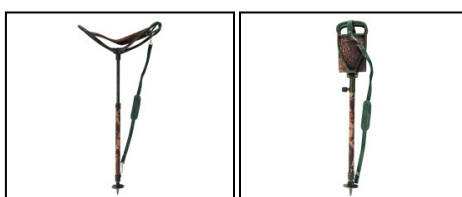

EUROP-ARM

Depuis 1973

Country Sellerie Telescopic Camo Walking Stick/Seat

<https://europarm.fr/en/produit-20708-Country-Sellerie-Telescopic-Camo-Walking-Stick-Seat>

**COUNTRY®
SELLERIE**

SKU	Designation	French Law	Height (cm)	Weight (g)	Colors	MSRP
CU3201	Camo	Vente libre	77	900	Camo	35.00 € incl. tax

An adjustable camouflage walking stick/seat with shoulder strap for long waits in the great outdoors.

The **Country Sellerie Camo Telescopic Walking Stick-Seat** combines a **walking stick** and a **folding seat** in a robust, lightweight and easily transportable piece of equipment thanks to its integrated shoulder strap.

- **Structure:** Metal with anti-sink plate
- **Seat:** Camo leather 30 x 11.5 cm
- **Foot and handles:** Camo coated
- **Adjustable height:** From 59 to 81 cm
- **Maximum load:** 100 kg
- **Shoulder strap:** Yes
- **Joints:** Solid metal with stop blocks
- **Closure:** Buckle for securing in cane position
- **Seams:** Durable linen thread

Easy to carry thanks to the shoulder strap

The integrated shoulder strap allows for comfortable carrying on the shoulder while traveling. Once folded, the seat is held securely in place by a buckle closure, quickly transforming the whole thing into a compact and convenient walking stick.