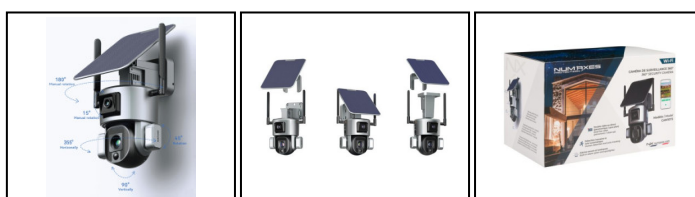

EUROP-ARM

Depuis 1973

Num'Axes 360° camera CAM1073 Wi-Fi 4K

<https://europarm.fr/en/produit-21057-Num-Axes-360-camera-CAM1073-Wi-Fi-4K>

NUM'AXES

SKU	Designation	French Law	Length (cm)	Width (cm)	Height (cm)	Weight (g)	MSRP
NUM733	WiFi transmission	Vente libre	17	17	32	1550	500.00 € incl. tax

Dual Ultra HD video and AI detection, day and night.

The **Num'Axes CAM1073 surveillance camera** combines 4K video, intelligent tracking, solar power and night vision, for high-performance autonomous surveillance.

- **Video resolution:** 4K Ultra HD
- **Dual CMOS lens:** panoramic + zoom
- **Rotation:** 355° horizontal / 90° vertical
- **Optical zoom:** 4x to 10x
- **AI detection:** intelligent human tracking up to 45 m
- **Night vision:** color (50 m²) or infrared (40 m)
- **Two-way audio:** built-in microphone and speaker
- **Long-range Wi-Fi:** up to 80 m
- **Power supply:** 9W solar panel + 20,000 mAh batteries
- **Waterproof rating:** IP65 - suitable for outdoor or indoor use
- **Mounting:** wall or ceiling
- **Mobile application:** NIVIEW (iOS / Android)

Dual simultaneous video in 4K Ultra HD

Thanks to its **two 4 MP CMOS lenses**, the **CAM1073** enables dual-stream live viewing: a **wide-angle panoramic** view and a precise **close-up**, all in **Ultra HD 4K**. From your smartphone, you can monitor the entire scene and critical details at a glance.