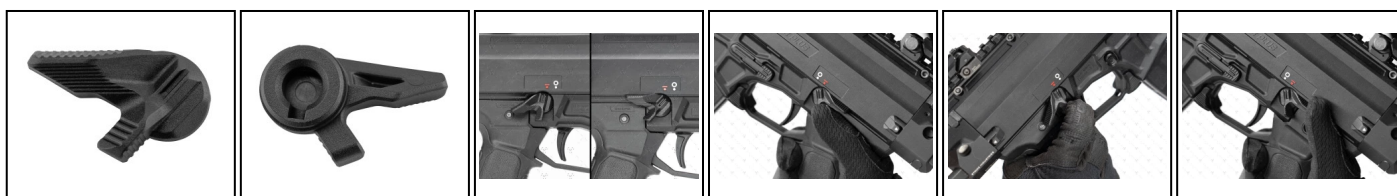

EUROP-ARM

Depuis 1973

CZ SCORPION EVO Ambidextrous Fire Selector by STRIKE INDUSTRIES SERAPH

<https://europarm.fr/en/produit-21473-CZ-SCORPION-EVO-Ambidextrous-Fire-Selector-by-STRIKE-INDUSTRIES-SERAPH>

 STRIKE INDUSTRIES®

SKU	Designation	French Law	MSRP
A90135	SELECTEUR DE TIR AMBI STRIKE SERAPH POUR CZ SCORPION EVO	Vente libre	35.00 € incl. tax

Improve the ergonomics of your SCORPION with the SERAPH fire selector from STRIKE INDUSTRIES

- Ambidextrous and enlarged selector
- Designed for use with the index finger
- Made from durable and lightweight polymer
- Compatible with EVO S1 to 3+ series
- Supplied with screws and Loctite

The SERAPH is a selector developed by STRIKE INDUSTRIES for the CZ SCORPION EVO. Offering an oversized, textured and elaborate design, it improves both the ergonomics and the control of the weapon.

With its ambidextrous design, it can be operated with the thumb or forefinger.

Replacing the original selector, it requires no modification to the weapon.

Les prix de vente conseillés sont mentionnés à titre indicatif. Les armuriers sont libres de vendre au prix qu'ils souhaitent. Textes et photos non contractuels, sujet à modification.