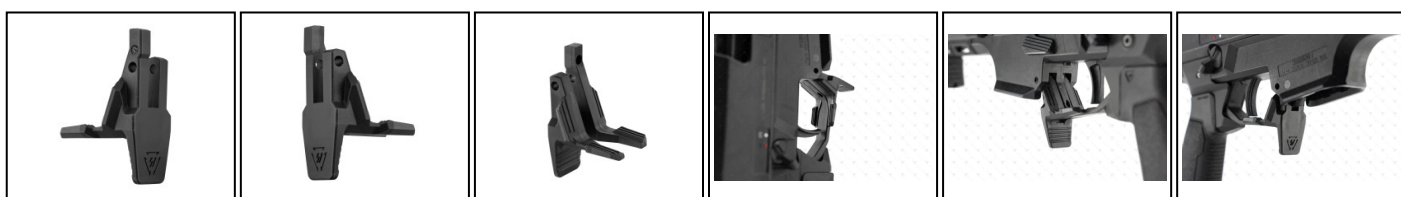

**EUROP-ARM**

Depuis 1973

**STRIKE extended magazine stop for CZ SCORPION EVO**

<https://europarm.fr/en/produit-21474-STRIKE-extended-magazine-stop-for-CZ-SCORPION-EVO>

 **STRIKE INDUSTRIES**

SKU	Designation	French Law	MSRP
A90136	VERROU DE CHARGEUR ETENDU STRIKE POUR CZ SCORPION EVO 3	Vente libre	40.00 € incl. tax

### **Make loading the CZ SCORPION easier**

- Enlarged, ambidextrous, and aesthetically pleasing magazine lever
- Machined from high-strength polymer
- Lightweight customization solution
- Compatible with the EVO S1 to 3 series
- Not compatible with 3+ series

The SERAPH is a selector developed by STRIKE INDUSTRIES for the CZ SCORPION EVO.

Offering an oversized, textured and elaborate design, it improves both the ergonomics and the control of the weapon.

With its ambidextrous design, it can be operated with the thumb or forefinger.