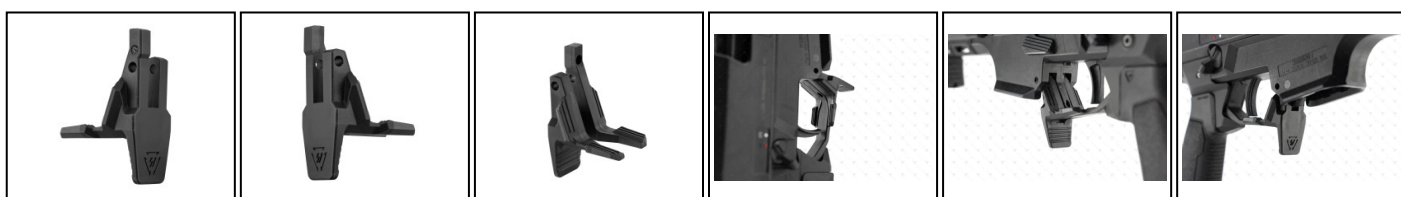

EUROP-ARM

Depuis 1973

STRIKE extended magazine stop for CZ SCORPION EVO

<https://europarm.fr/en/produit-21474-STRIKE-extended-magazine-stop-for-CZ-SCORPION-EVO>

SKU	Designation	French Law	MSRP
A90136	VERROU DE CHARGEUR ETENDU STRIKE POUR CZ SCORPION EVO 3	Vente libre	40.00 € incl. tax

Make loading the CZ SCORPION easier

- Enlarged, ambidextrous, and aesthetically pleasing magazine lever
- Machined from high-strength polymer
- Lightweight customization solution
- Compatible with the EVO S1 to 3 series
- Not compatible with 3+ series

The SERAPH is a selector developed by STRIKE INDUSTRIES for the CZ SCORPION EVO. Offering an oversized, textured and elaborate design, it improves both the ergonomics and the control of the weapon.

With its ambidextrous design, it can be operated with the thumb or forefinger.