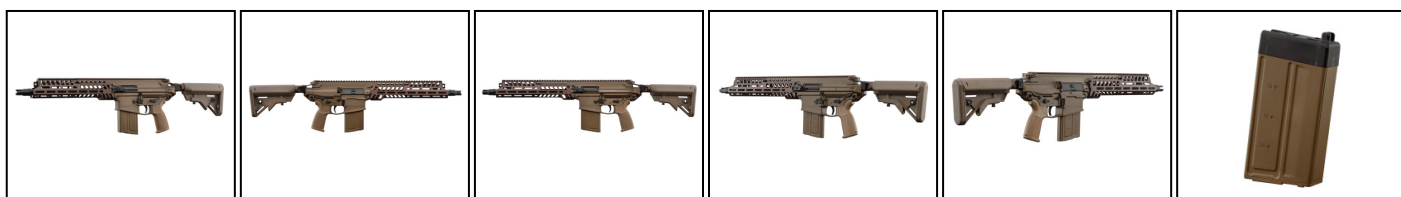

**EUROP-ARM**

Depuis 1973

**VFC XM7 SPEAR MCX GBBR 6mm Airsoft**<https://europarm.fr/en/produit-21702-VFC-XM7-SPEAR-MCX-GBBR-6mm-Airsoft>**NEW**

SKU	Designation	French Law	Shots	Length (cm)	Weight (g)	Airsoft Type	MSRP
LG4029	VFC XM7 SPEAR MCX GBBR 6mm Airsoft	Vente libre	22	88	3260	Electrical	799.00 € incl. tax

**A modern GBB replica with a strong military look, designed for realism and handling.**

The **APFG XM7 SPEAR MCX GBB** is a gas-powered airsoft replica with a strong NGSW style, designed to offer realistic operation, convincing simulated recoil, and excellent ergonomics in the field.

- **System:** simulated recoil, adjustable HOP-UP
- **Energy:** 12 kg gas / Top Gas / Green Gas
- **Caliber:** 6mm BB
- **Capacity:** 22 shots
- **Initial velocity:** approximately 100 m/s, or 330 FPS with a 0.20g BB
- **Firing mode:** safe / semi-automatic / automatic
- **Materials:** aluminum alloy, steel, metal, reinforced plastic, rubber
- **External barrel:** 12.7 inches, aluminum alloy
- **Handguard:** CNC-machined M-LOK modular
- **Finish:** all sand color
- **Charger:** MCX SPEAR type gas magazine included
  
- **Length:** 830 to 880 mm
- **Weight:** 3260 g

**A platform designed for immersive gaming**

On the field, you immediately appreciate a replica with a modern design, stable on the shoulder, and pleasant to handle. The **APFG XM7 SPEAR MCX GBB** adopts the aesthetics of recent SPEAR-type platforms with a sleek silhouette, a very contemporary sand-colored finish, and a visual presence that doesn't go unnoticed. For a shop or retailer, it's exactly the kind of model that catches the eye from the moment you pick it up.