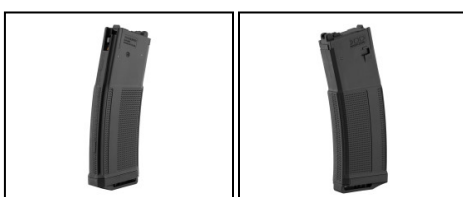

EUROP-ARM

Depuis 1973

DOUBLE EAGLE Magazine GBBR M4 DD 35rds

<https://europarm.fr/en/produit-21710-DOUBLE-EAGLE-Magazine-GBBR-M4-DD-35rds>

DOUBLE EAGLE

NEW

SKU	Designation	French Law	Caliber	Shots	Airsoft Type	MSRP
CLG3010D	DOUBLE EAGLE Magazine GBBR M4 DD 35rds	Vente libre	6 mm airsoft	35	Gas	89.00 € incl. tax

Robust gas magazine with realistic Daniel Defense markings.

The **DOUBLE EAGLE GBBR M4 DD 35rds magazine** is designed for AR/M4 type gas airsoft replicas, with **Daniel Defense** markings for a realistic look.

Compatible with Tokyo Marui MWS, it guarantees a smooth and regular feed of 6mm BBs.

- **Capacity:** 35 marbles
- **Type:** GBBR (gas) magazine
- **Compatibility:** M4 platform / Tokyo Marui MWS
- **Gas:** 134A
- **Caliber:** 6 mm BBs
- **Weight:** 375 g
- **Materials:** metal / polymer
- **Branding:** Daniel Defense (DD Magazine)

Solid construction and secure grip

Its metal and polymer construction offers good impact resistance. The textured surfaces improve grip, even with gloves or in wet conditions - a real advantage on the field.