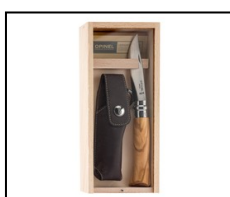

EUROP-ARM

Depuis 1973

Opinel No. 8 Olivier pocket knife + Alpine case

<https://europarm.fr/en/produit-2661-Opinel-No.-8-Olivier-pocket-knife-Alpine-case>

SKU	Designation	French Law	Sharp	Blade profile	Blade length (cm)	Length (cm)	MSRP
LC280	Opinel No. 8 + Alpine Case	Vente libre	Smooth	Yataghan	8.5	19.5	47.00 € incl. tax

Mediterranean elegance and efficiency combined in a gift-ready box.

Presented in a wooden display case, the Opinel No. 8 Olivier knife comes with its Alpine sheath for secure transport. Its 8.5 cm stainless steel blade ensures a long-lasting edge and simplified maintenance, while its 10.9 cm olive wood handle, hard and naturally grained, gives the whole an authentic charm. This model is equipped with the Virobloc safety ring, which allows the blade to be locked in the open or closed position. A neat, functional and elegant gift, ideal for specialist shops, gun shops or outdoor stores.

Technical characteristics

- **Blade length:** 8.5 cm
- **Handle length:** 10.9 cm
- **Steel type:** Stainless steel (European origin)
- **Hardness:** 55-57 HRC
- Varnished olive **wood handle**
- Virobloc **safety ring**
- **Smooth edge**, [Yatagan profile blade](#)
- Comes with an **Alpine case**
- Presented in a **wooden display case**

The **Opinel No. 8 Olivier [folding knife](#)** , presented in a glass-fronted wooden box and accompanied by its **Alpine sheath** , is an **ideal gift** for lovers of fine pieces as well as for demanding users. This model embodies the perfect balance between traditional craftsmanship, functionality and aesthetics.

High-performance stainless steel blade