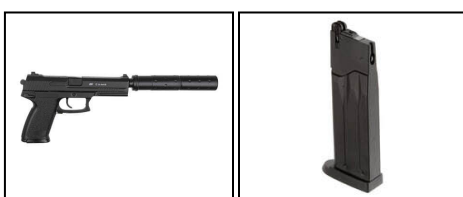

## ASG MK23 Special Operations Gas 6mm GNB

<https://europarm.fr/en/produit-436-ASG-MK23-Special-Operations-Gas-6mm-GNB>

SKU	Designation	French Law	Caliber	Shots	Speed (m/s)	Barrel (cm)	Length (cm)	Weight (g)	MSRP
PG1200	MK23 pistol	Vente libre	6 mm airsoft	28	85	13	24.5	783	113.00 € incl. tax

### **Airsoft replica of the HK MK23, Solid Snake's pistol in the Metal Gear Solid franchise.**

The **ASG MK23 Special Operations Gas 6mm** is a semi-automatic, gas-powered airsoft replica with a non-blowback system and a included silencer. Its lightweight polymer construction, adjustable hop-up, and tactical size make it a popular choice for recreational precision shooting.

- **Caliber:** 6 mm BB
- **Propulsion:** gas
- **Operation:** non-blowback
- **System:** Adjustable hop-up
- **Firing mode:** semi-automatic
- **Energy:** 0.72 joules
- **Speed:** 85 m/s (278 fps)
- **Capacity:** 28 marbles
- **Internal barrel:** 130 mm
- **Length:** 245 mm
- **Length with silencer:** 427 mm
- **Construction:** polymer (FPV)
- **Rail:** Weaver / Picatinny
- **Function:** dual action
- **Color:** black