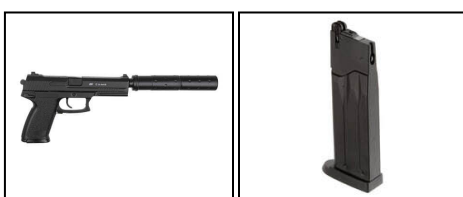

**EUROP-ARM**

Depuis 1973

**ASG MK23 Special Operations Gas 6mm GNB**<https://europarm.fr/en/produit-436-ASG-MK23-Special-Operations-Gas-6mm-GNB>

SKU	Designation	French Law	Caliber	Shots	Speed (m/s)	Barrel (cm)	Length (cm)	Weight (g)	MSRP
PG1200	MK23 pistol	Vente libre	6 mm airsoft	28	85	13	24.5	783	113.00 € incl. tax

**Airsoft replica of the HK MK23, Solid Snake's pistol in the Metal Gear Solid franchise.**

The **ASG MK23 Special Operations Gas 6mm** is a semi-automatic, gas-powered airsoft replica with a non-blowback system and a included silencer. Its lightweight polymer construction, adjustable hop-up, and tactical size make it a popular choice for recreational precision shooting.

- **Caliber:** 6 mm BB
- **Propulsion:** gas
- **Operation:** non-blowback
- **System:** Adjustable hop-up
- **Firing mode:** semi-automatic
- **Energy:** 0.72 joules
- **Speed:** 85 m/s (278 fps)
- **Capacity:** 28 marbles
- **Internal barrel:** 130 mm
- **Length:** 245 mm
- **Length with silencer:** 427 mm
- **Construction:** polymer (FPV)
- **Rail:** Weaver / Picatinny
- **Function:** dual action
- **Color:** black

**A tactical replica in an imposing format**

The **ASG MK23 Special Operations Gas 6mm** immediately impresses with its size and look, inspired by modern tactical pistols. With its included silencer and robust silhouette, this replica commands attention on the field. It's exactly the kind of model chosen for its tactical style as much