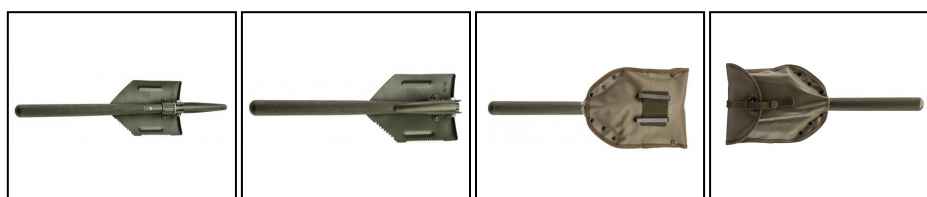

EUROP-ARM

Depuis 1973

US Miltec Folding Shovel

<https://europarm.fr/en/produit-9482-US-Miltec-Folding-Shovel>

MIL-TEC[®]
TACTICAL & OUTDOOR PRODUCTS

SKU	Designation	French Law	Weight (g)	MSRP
A60440	US Miltec Folding Shovel	Vente libre	780	20.60 € incl. tax

A carbon steel emergency shovel that will follow you everywhere!

Wooden handle. Lateral side of the saw toothed shovel for cutting wood.

Closed folded measure: 44.5 x 15.5 x 6.5 cm with delivered case.

Unfolded open measure: 62.5 x 15.5 x 5.5 cm without case - Shovel blade: 21.5 x 15.5 cm.