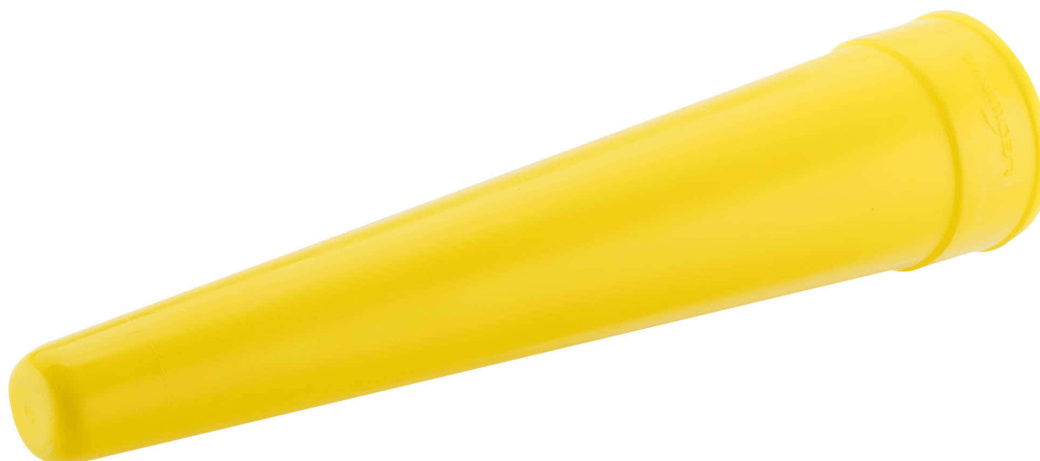

EUROP-ARM

Depuis 1973

Ledwave yellow cone lamp compatible

<https://europarm.fr/en/produit-9969-Ledwave-yellow-cone-lamp-compatible>

SKU	Designation	French Law	MSRP
LC99441	Ledwave yellow cone lamp compatible	Vente libre	11.00 € incl. tax

Special light cones road signs

The traffic light cone, proposed by Ledwave, is intended for a large public of law enforcement agencies, municipal policemen, first-aid workers, firefighters.

It is also possible to put it in the empty pocket of your car to complete a signaling kit in case of accident. Very practical, this luminous cone of signaling is positioned on the head of your lamp and thus makes it possible to use it like light stick.