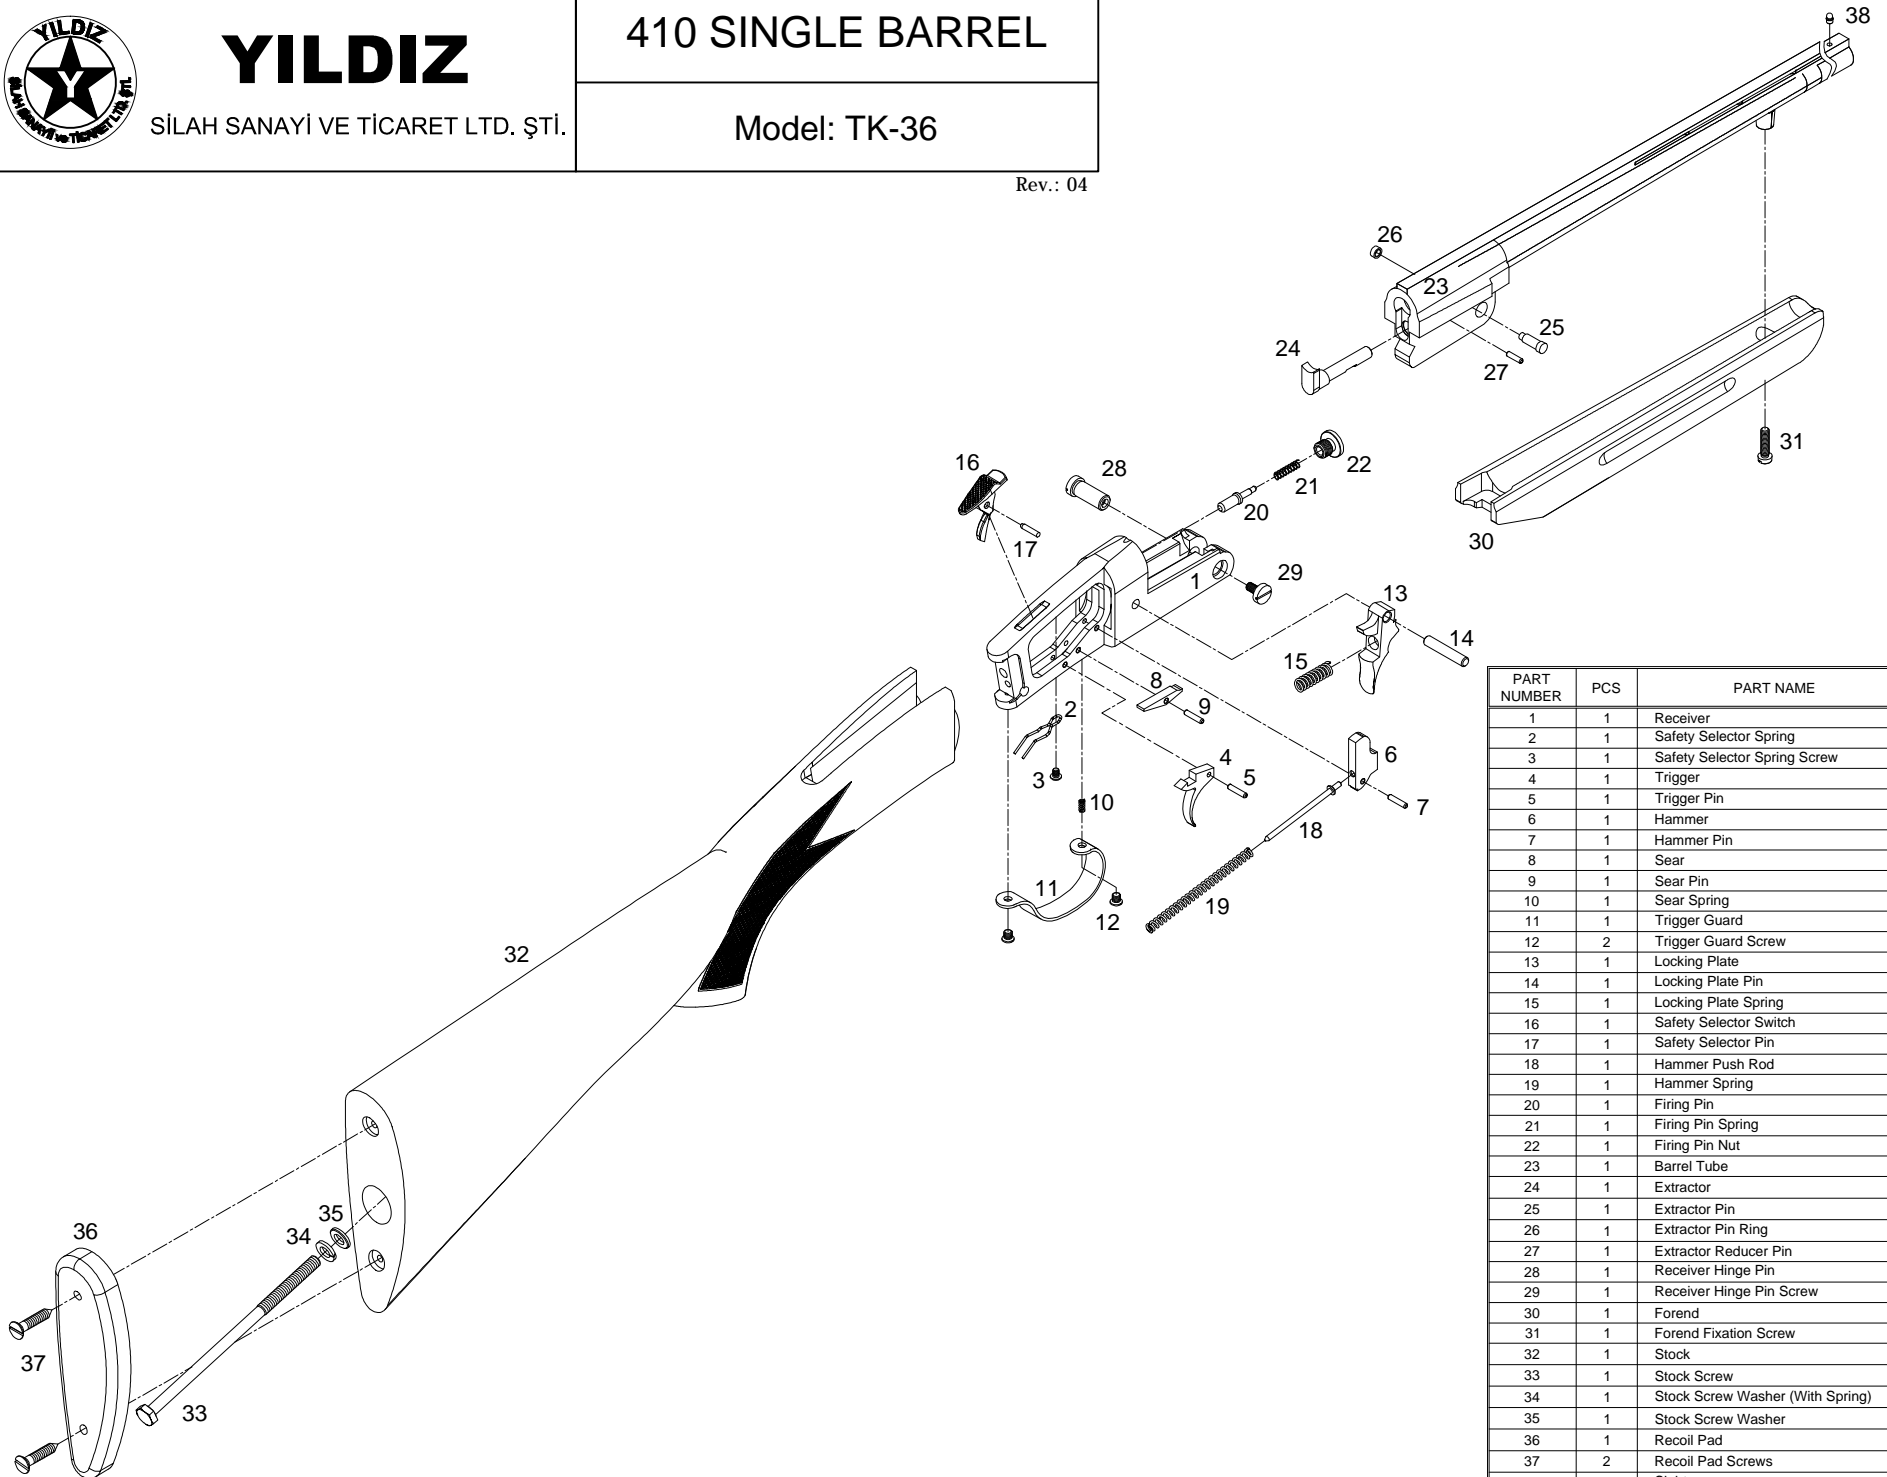

YILDIZ

SİLAH SANAYİ VE TİCARET LTD. ŞTİ.

410 SINGLE BARREL

Model: TK-36

Rev.: 04

PART NUMBER	PCS	PART NAME
1	1	Receiver
2	1	Safety Selector Spring
3	1	Safety Selector Spring Screw
4	1	Trigger
5	1	Trigger Pin
6	1	Hammer
7	1	Hammer Pin
8	1	Sear
9	1	Sear Pin
10	1	Sear Spring
11	1	Trigger Guard
12	2	Trigger Guard Screw
13	1	Locking Plate
14	1	Locking Plate Pin
15	1	Locking Plate Spring
16	1	Safety Selector Switch
17	1	Safety Selector Pin
18	1	Hammer Push Rod
19	1	Hammer Spring
20	1	Firing Pin
21	1	Firing Pin Spring
22	1	Firing Pin Nut
23	1	Barrel Tube
24	1	Extractor
25	1	Extractor Pin
26	1	Extractor Pin Ring
27	1	Extractor Reducer Pin
28	1	Receiver Hinge Pin
29	1	Receiver Hinge Pin Screw
30	1	Forend
31	1	Forend Fixation Screw
32	1	Stock
33	1	Stock Screw
34	1	Stock Screw Washer (With Spring)
35	1	Stock Screw Washer
36	1	Recoil Pad
37	2	Recoil Pad Screws
38	1	Sight